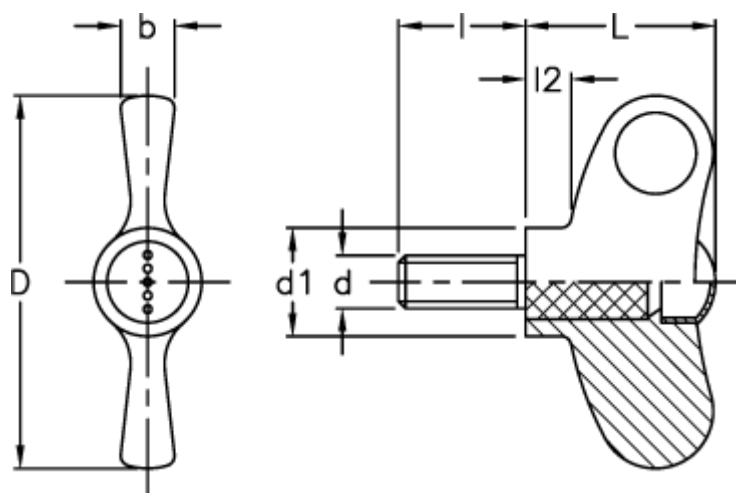

Article number: 23052235365

Description: E+G Wing screw
EWN.48 p-M6x20-C5, light-blue cap

Measures

b	= 7
D	= 47
d1	= 13.5
d 6g	= M6
l	= 20
L	= 24
l2	= 5.5